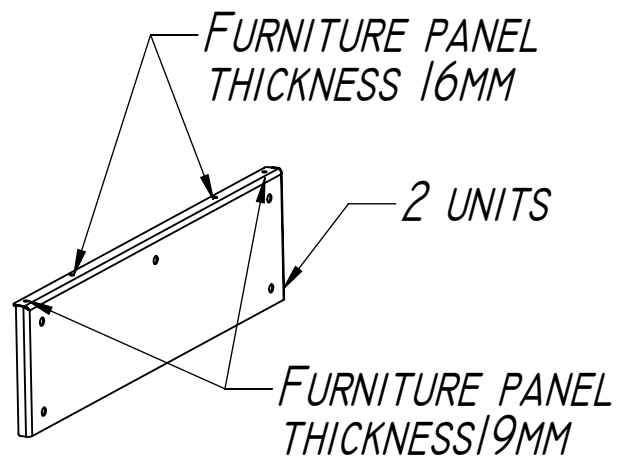

A (1 : 4)

Model:	SLIDE 60	Units:	mm		
Code:					
Description:					
Observations:					
		Date:	16/11/2020	Sheet:	A4
		Rev.:		Scale:	1:8