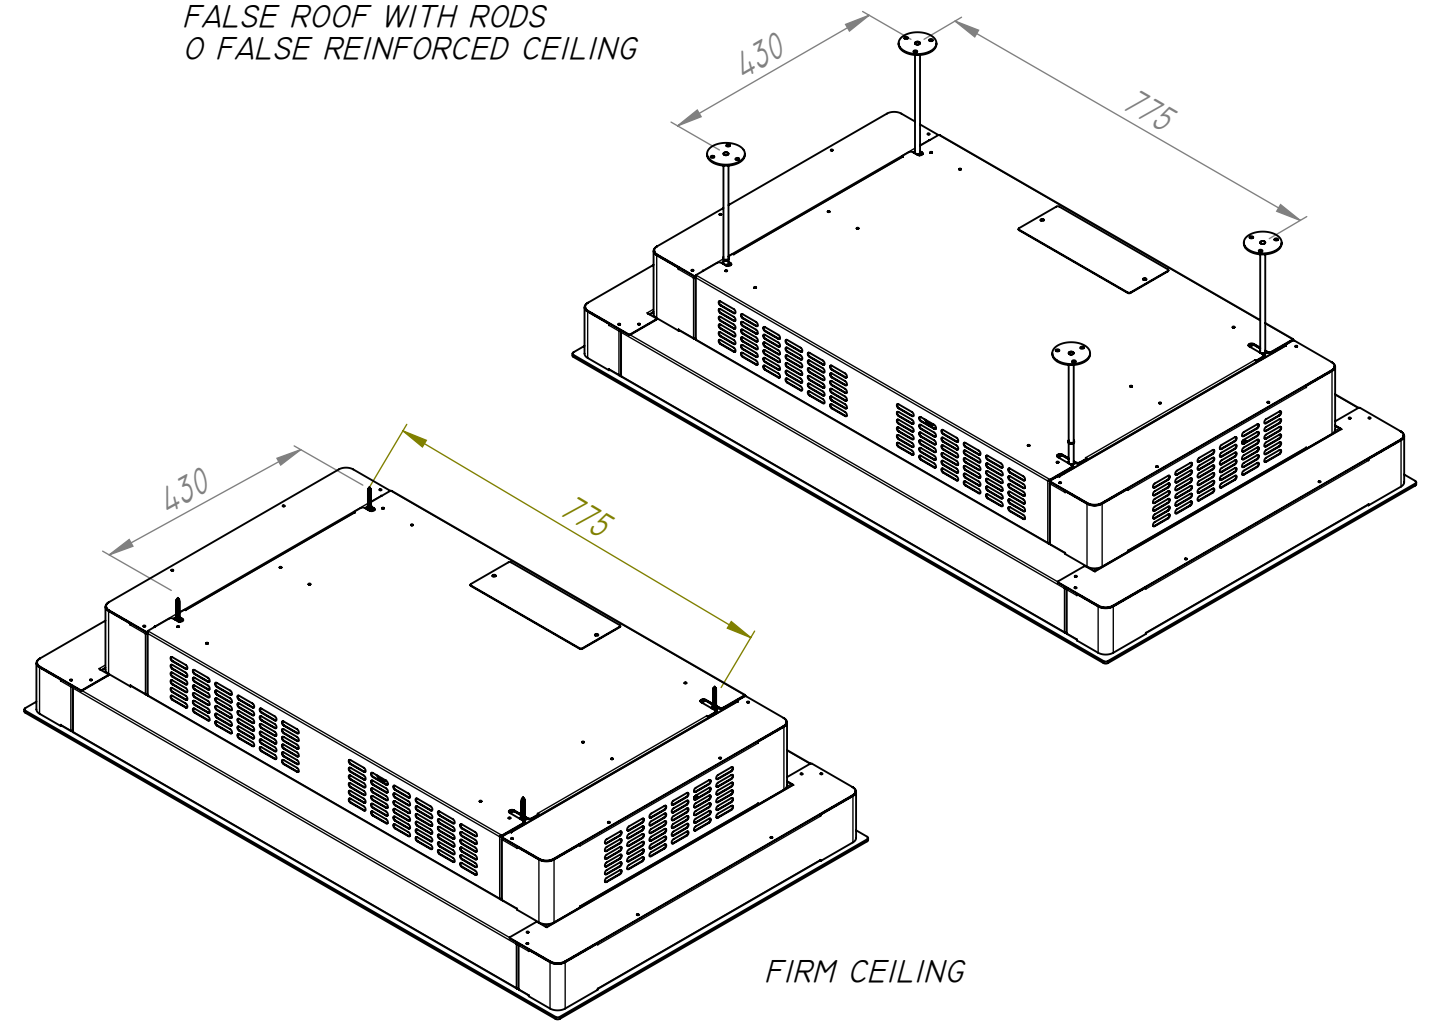

INTERNAL VIEW

FALSE ROOF WITH RODS
O FALSE REINFORCED CEILING

FIRM CEILING

Model:	LEGEND W	Units:	mm	 Date: 30/11/2020 Sheet: A3 Rev.: Scale: 1:8	
Code:					
Description:	Ceiling hood with Airsoft				
Observations:					