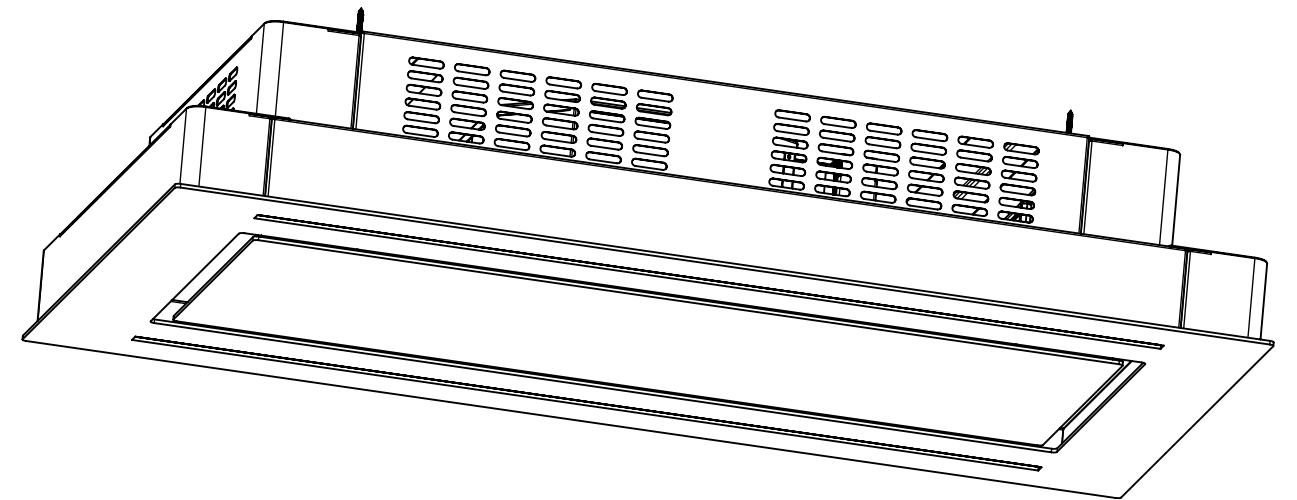

INTERNAL VIEW

FALSE ROOF WITH RODS
O FALSE REINFORCED CEILING

FIRM CEILING

Model:	LEGEND W	Units:	mm	 Date: 30/11/2020 Sheet: A3 Rev.: Scale: 1:8	
Code:					
Description:	Ceiling hood with Airsoft				
Observations:					