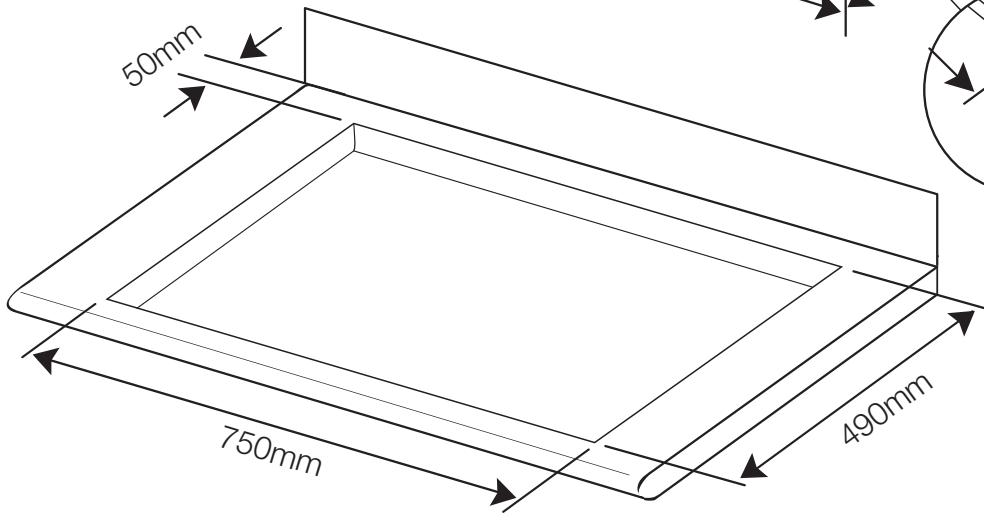

PRODUCT DIMENSIONS

CUT-OUT FOR REGULAR INSTALLATION

Glass thickness: 4mm  
 Induction coil casing: 13mm  
 Electronics box: 35mm  
 Overall height: 52mm

CUT-OUT FOR FLUSH INSTALLATION

Suggestion how to install the pipes.  
 Uses 220x90mm pipes