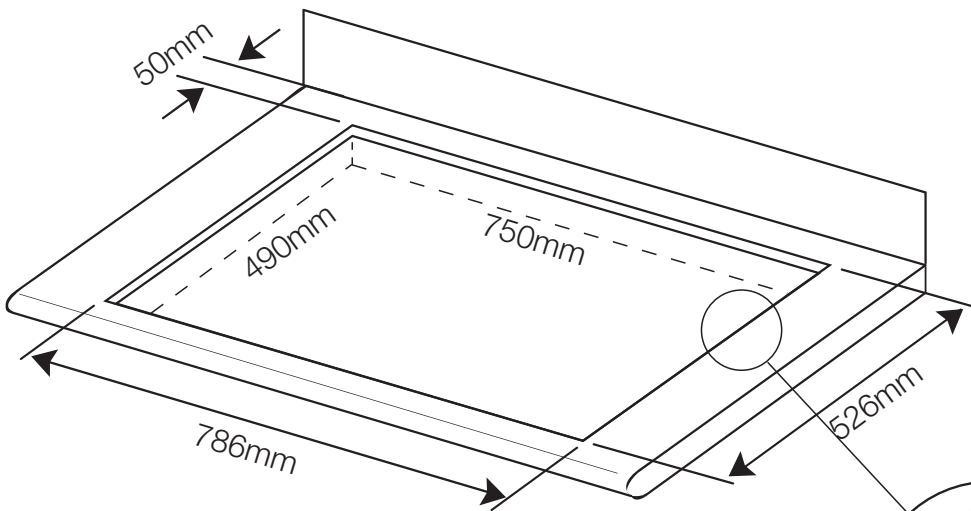

PRODUCT DIMENSIONS

CUT-OUT FOR REGULAR INSTALLATION

Glass thickness: 4mm  
 Induction coil casing: 13mm  
 Electronics box: 35mm  
 Overall height: 52mm

CUT-OUT FOR FLUSH INSTALLATION

Suggestion how to install the pipes.  
 Uses 220x90mm pipes