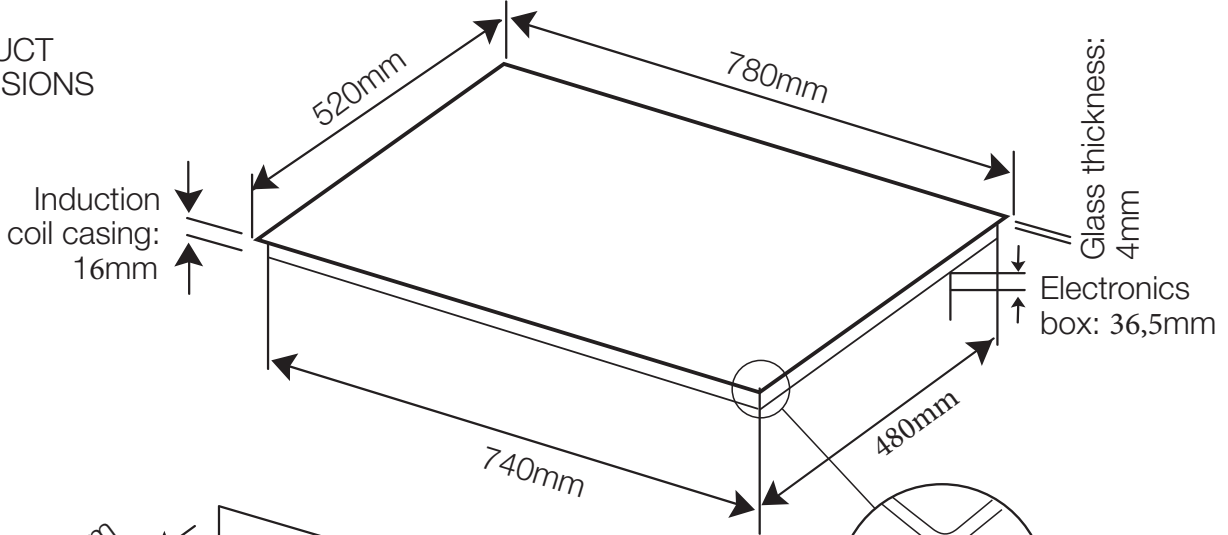

PRODUCT DIMENSIONS

CUT-OUT FOR REGULAR INSTALLATION

Glass thickness: 4mm  
 Induction coil casing: 13mm  
 Electronics box: 35mm  
 Overall height: 52mm

CUT-OUT FOR FLUSH INSTALLATION

Suggestion how to install the pipes.  
 Uses 220x90mm pipes