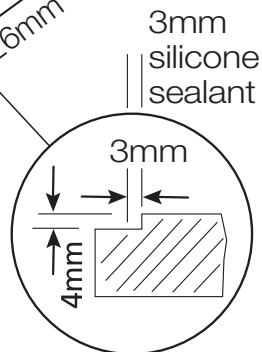

PRODUCT DIMENSIONS

CUT-OUT FOR REGULAR INSTALLATION

Glass thickness: 4mm  
 Induction coil casing: 13mm  
 Electronics box: 35mm  
 Overall height: 52mm

CUT-OUT FOR FLUSH INSTALLATION

Suggestion how to install the pipes.  
 Uses 220x90mm pipes