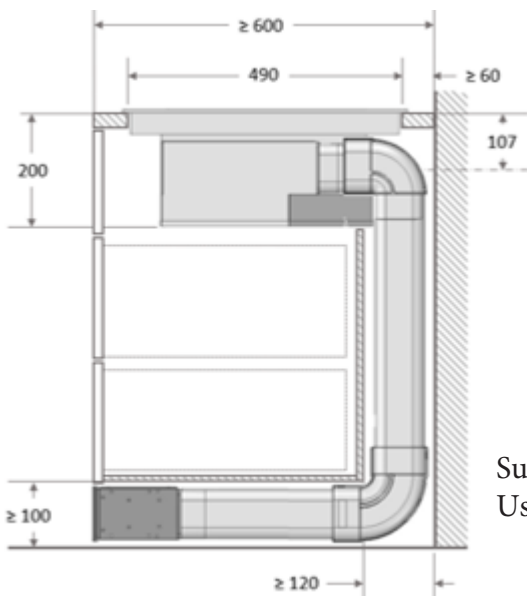

PRODUCT DIMENSIONS

CUT-OUT FOR REGULAR INSTALLATION

Glass thickness: 4mm  
 Induction coil casing: 13mm  
 Electronics box: 35mm  
 Overall height: 52mm

CUT-OUT FOR FLUSH INSTALLATION

Suggestion how to install the pipes.  
 Uses 220x90mm pipes